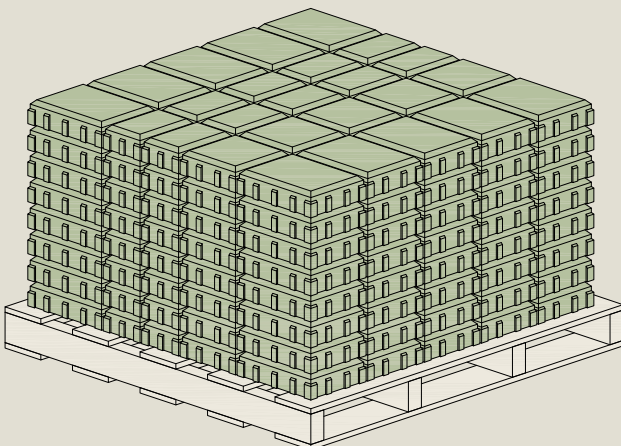

The
OLD MISSION
Collection

ROSETTA® THE LOOK AND FEEL OF NATURE

Typical Paver Cross-Section

Permeable Paver Cross-Section

OLD MISSION COLLECTION UNITS

6 x 9 Paver

9 x 9 Paver

9 x 12 Paver

OLD MISSION ASHLAR PALLET

- 8 LAYERS PER PALLET
- 200 UNITS PER PALLET
- 100 SQFT PER PALLET
- PALLET WEIGHT = 3050 LBS

COLOR OPTIONS

auburn ridge

slate grey

fond du lac

bluestone