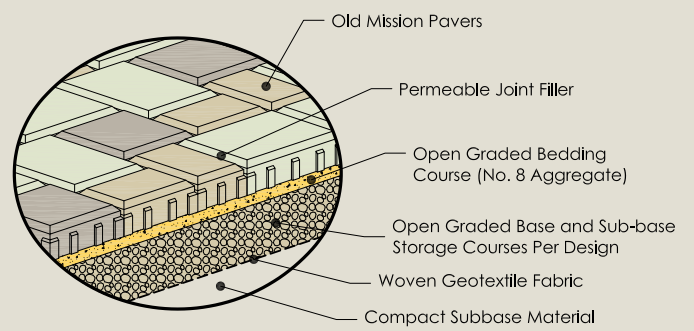

The
OLD MISSION
Collection

ROSETTA® THE LOOK AND FEEL OF NATURE

Typical Paver Cross-Section

Permeable Paver Cross-Section

OLD MISSION COLLECTION UNITS

6 x 9 Paver

9 x 9 Paver

9 x 12 Paver

OLD MISSION ASHLAR PALLET

- 8 LAYERS PER PALLET
- 200 UNITS PER PALLET
- 100 SQFT PER PALLET
- PALLET WEIGHT = 3050 LBS

COLOR OPTIONS

auburn ridge

slate grey

fond du lac

bluestone