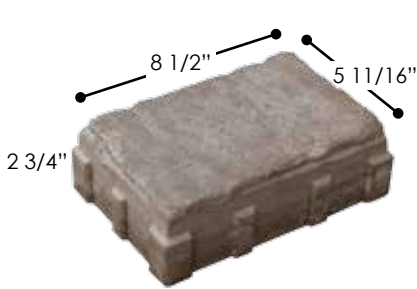

The
OLD MISSION
Collection

ROSETTA® THE LOOK AND FEEL OF NATURE

Typical Paver Cross-Section

Permeable Paver Cross-Section

OLD MISSION COLLECTION UNITS

6 x 9 Paver

9 x 9 Paver

9 x 12 Paver

OLD MISSION ASHLAR PALLET

- 8 LAYERS PER PALLET
- 200 UNITS PER PALLET
- 100 SQFT PER PALLET
- PALLET WEIGHT = 3050 LBS

COLOR OPTIONS

auburn ridge

slate grey

fond du lac

bluestone