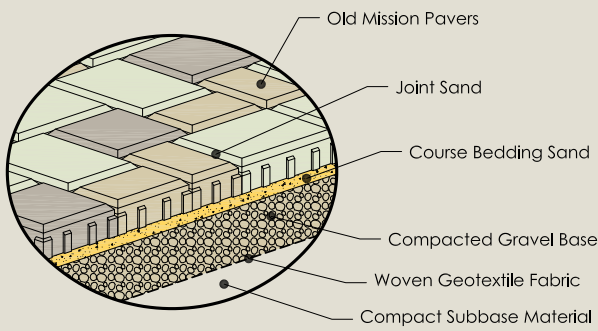

The
OLD MISSION
Collection

ROSETTA® THE LOOK AND FEEL OF NATURE

Typical Paver Cross-Section

Permeable Paver Cross-Section

OLD MISSION COLLECTION UNITS

6 x 9 Paver

9 x 9 Paver

9 x 12 Paver

OLD MISSION ASHLAR PALLET

- 8 LAYERS PER PALLET
- 200 UNITS PER PALLET
- 100 SQFT PER PALLET
- PALLET WEIGHT = 3050 LBS

COLOR OPTIONS

auburn ridge

slate grey

fond du lac

bluestone