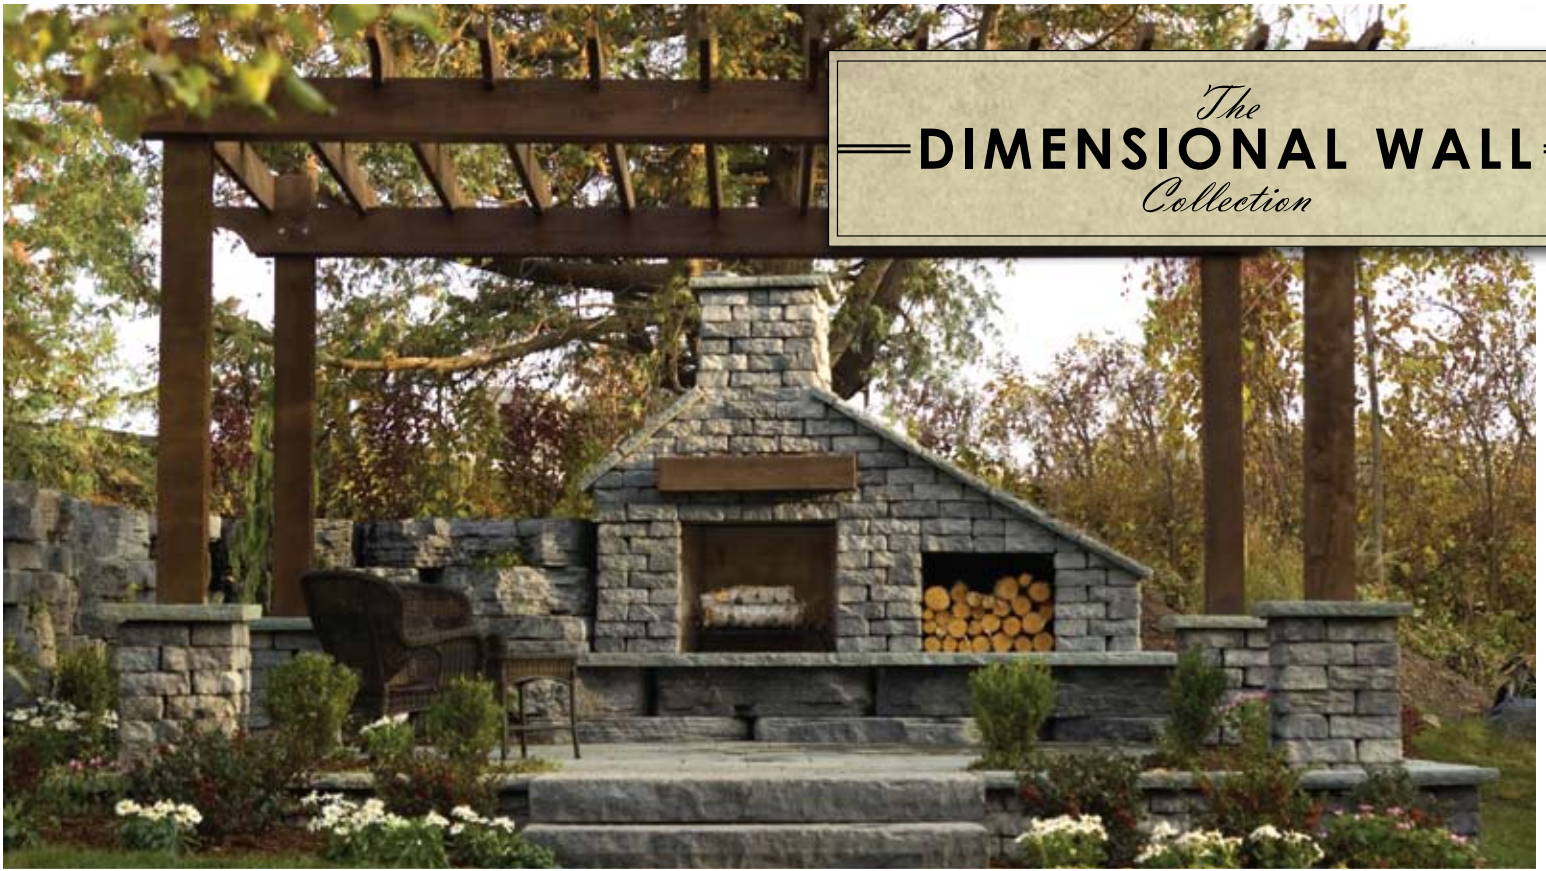

The
DIMENSIONAL WALL
Collection

ROSETTA

THE LOOK AND FEEL OF NATURE

FEATURES

- Hand-hewn stone texture.
- Consistant dimensions.
- Perfect for retaining walls, freestanding walls, edging, columns and more.
- Natural stone texture on five sides.

DIMENSIONAL STRAIGHT BLOCK

DIMENSIONAL WEDGE BLOCK

*Dimensions are nominal

DIMENSIONAL STRAIGHT PALLET

- 75 pieces / pallet
- 28# / piece
- 2100# / pallet

DIMENSIONAL WEDGE PALLET

- 100 pieces / pallet
- 20# / piece
- 2000# / pallet