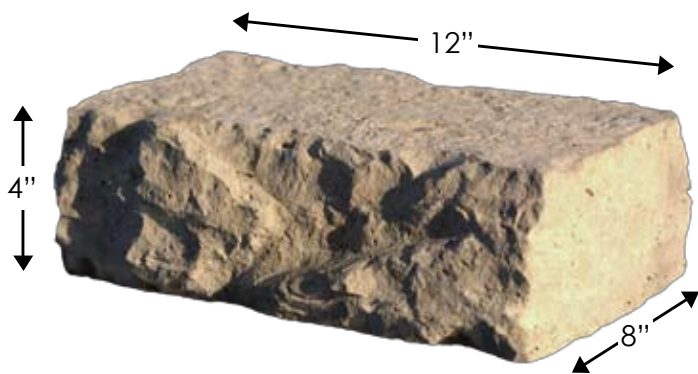

The
DIMENSIONAL WALL
Collection

ROSETTA

THE LOOK AND FEEL OF NATURE

FEATURES

- Hand-hewn stone texture.
- Consistant dimensions.
- Perfect for retaining walls, freestanding walls, edging, columns and more.
- Natural stone texture on five sides.

DIMENSIONAL STRAIGHT BLOCK

DIMENSIONAL WEDGE BLOCK

*Dimensions are nominal

DIMENSIONAL STRAIGHT PALLET

- 75 pieces / pallet
- 28# / piece
- 2100# / pallet

DIMENSIONAL WEDGE PALLET

- 100 pieces / pallet
- 20# / piece
- 2000# / pallet