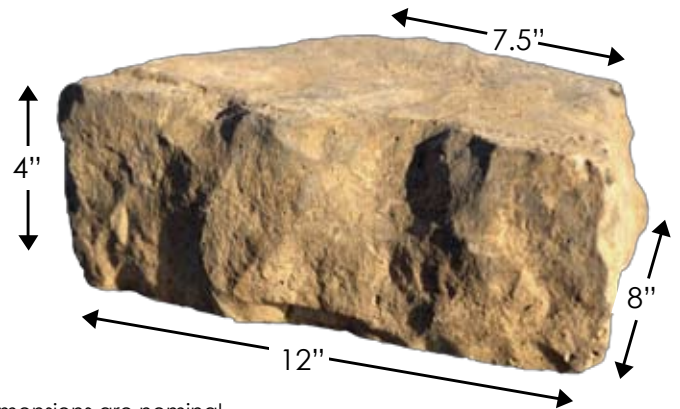

The
DIMENSIONAL WALL
Collection

ROSETTA

THE LOOK AND FEEL OF NATURE

FEATURES

- Hand-hewn stone texture.
- Consistant dimensions.
- Perfect for retaining walls, freestanding walls, edging, columns and more.
- Natural stone texture on five sides.

DIMENSIONAL STRAIGHT BLOCK

DIMENSIONAL WEDGE BLOCK

*Dimensions are nominal

DIMENSIONAL STRAIGHT PALLET

- 75 pieces / pallet
- 28# / piece
- 2100# / pallet

DIMENSIONAL WEDGE PALLET

- 100 pieces / pallet
- 20# / piece
- 2000# / pallet