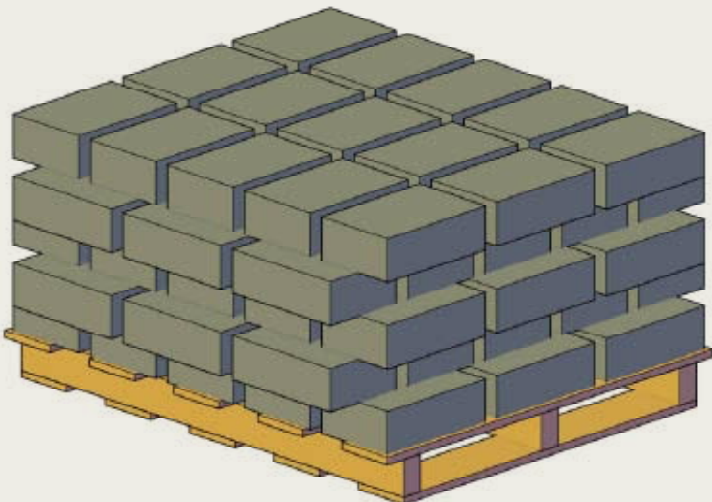

The
DIMENSIONAL WALL
Collection

ROSETTA

THE LOOK AND FEEL OF NATURE

FEATURES

- Hand-hewn stone texture.
- Consistant dimensions.
- Perfect for retaining walls, freestanding walls, edging, columns and more.
- Natural stone texture on five sides.

DIMENSIONAL STRAIGHT BLOCK

DIMENSIONAL WEDGE BLOCK

*Dimensions are nominal

DIMENSIONAL STRAIGHT PALLET

- 75 pieces / pallet
- 28# / piece
- 2100# / pallet

DIMENSIONAL WEDGE PALLET

- 100 pieces / pallet
- 20# / piece
- 2000# / pallet