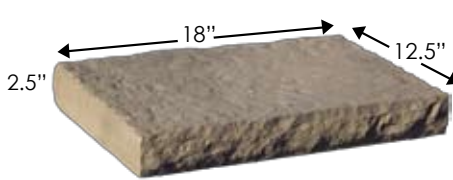

DIMENSIONAL
Coping

ROSETTA

THE LOOK AND FEEL OF NATURE

FEATURES

- Chiseled, natural stone texture.
- Comfortable dimensions for seat walls.
- Formal appearance perfect for any wall application.

18 ea. / pallet

12 ea. / pallet

FINISHED END COPING

6 ea. / pallet

DIMENSIONAL COPING PALLET

- 63 linear ft.
- 1950# / pallet

OVERVIEW OF PALLET (6 LAYERS PER PALLET)

COLUMN COPING