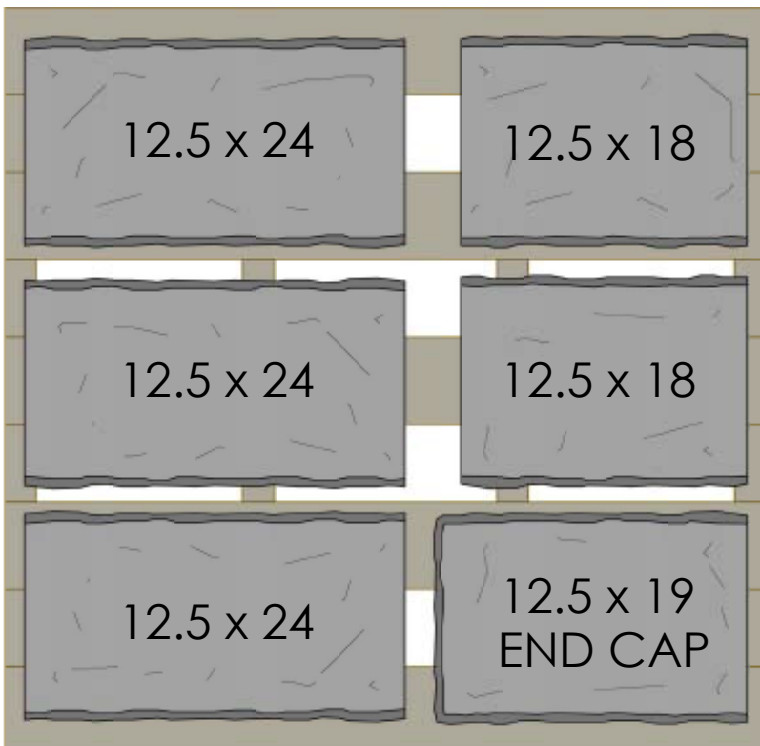

DIMENSIONAL
Coping

ROSETTA

THE LOOK AND FEEL OF NATURE

FEATURES

- Chiseled, natural stone texture.
- Comfortable dimensions for seat walls.
- Formal appearance perfect for any wall application.

18 ea. / pallet

12 ea. / pallet

FINISHED END COPING

6 ea. / pallet

DIMENSIONAL COPING PALLET

- 63 linear ft.
- 1950# / pallet

OVERVIEW OF PALLET (6 LAYERS PER PALLET)

COLUMN COPING