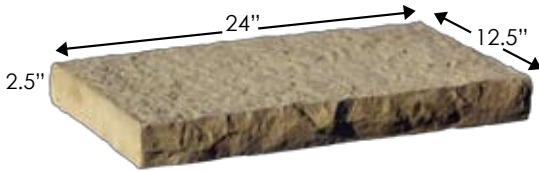

DIMENSIONAL
Coping

ROSETTA

THE LOOK AND FEEL OF NATURE

FEATURES

- Chiseled, natural stone texture.
- Comfortable dimensions for seat walls.
- Formal appearance perfect for any wall application.

18 ea. / pallet

12 ea. / pallet

FINISHED END COPING

6 ea. / pallet

DIMENSIONAL COPING PALLET

- 63 linear ft.
- 1950# / pallet

OVERVIEW OF PALLET (6 LAYERS PER PALLET)

COLUMN COPING