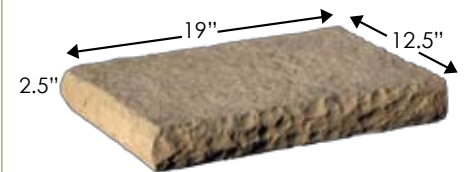

DIMENSIONAL
Coping

ROSETTA

THE LOOK AND FEEL OF NATURE

FEATURES

- Chiseled, natural stone texture.
- Comfortable dimensions for seat walls.
- Formal appearance perfect for any wall application.

18 ea. / pallet

12 ea. / pallet

FINISHED END COPING

6 ea. / pallet

DIMENSIONAL COPING PALLET

- 63 linear ft.
- 1950# / pallet

OVERVIEW OF PALLET (6 LAYERS PER PALLET)

COLUMN COPING